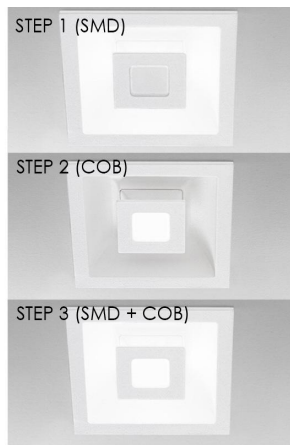

AI LIGHTS
LATI

COLLECTION

ECLIPSE QUADRA

RECESSED

ECLIPSE QUADRA

RECESSED

AI LIGHTS
LATTI

A collection of recessed and ceiling lamps in two shapes, with a matt white painted die-cast aluminium fixture and a satin finish polycarbonate diffuser. Eclipse is the ideal combination of two light sources, with a unique and innovative 3-way driver, easily controlled with a switch. This version is operated with an SMD switch for indirect lighting, with a COB for direct lighting, and an SMD+COB for total lighting. Eclipse makes a statement with its elegant appearance, smooth design, and smart and innovative control function.

Power adaptor included

CODE	COLOR
LD0015B3	White 

DIMENSIONS AND HOLES	
Dimensions	17,8 x 17,8 - h 3,5 cm / 7 x 7 - h 1,4 in
Hole for fitting	16 x 16 cm / 6,3 x 6,3 in

ILLUMINOTECHNICAL SPECIFICATIONS	
Source	LED
Type	SMD + COB
Power LED	13,6 + 13,6 W
Total Watt	14 + 14 W
Lumen lamp	434 + 1015 lm
Colour temperature	3000 K
CRI	>80
Lamp life	minimum 3 years guaranteed