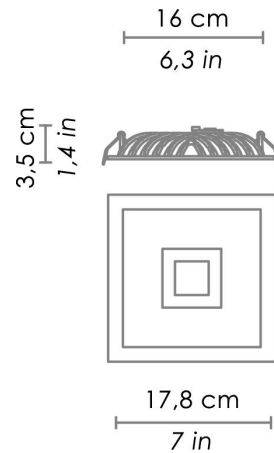

ECLIPSE QUADRA

RECESSED

AI LIGHTS
LATTI

A collection of recessed and ceiling lamps in two shapes, with a matt white painted die-cast aluminium fixture and a satin finish polycarbonate diffuser. Eclipse is the ideal combination of two light sources, with a unique and innovative 3-way driver, easily controlled with a switch. This version is operated with an SMD switch for indirect lighting, with a COB for direct lighting, and an SMD+COB for total lighting. Eclipse makes a statement with its elegant appearance, smooth design, and smart and innovative control function.

Power adaptor included

CODE	COLOR
LD0015B3	White

DIMENSIONS AND HOLES	
Dimensions	17,8 x 17,8 - h 3,5 cm / 7 x 7 - h 1,4 in
Hole for fitting	16 x 16 cm / 6,3 x 6,3 in

ILLUMINOTECHNICAL SPECIFICATIONS	
Source	LED
Type	SMD + COB
Power LED	13,6 + 13,6 W
Total Watt	14 + 14 W
Lumen lamp	434 + 1015 lm
Colour temperature	3000 K
CRI	>80
Lamp life	minimum 3 years guaranteed

ILLUMINOTECHNICAL SPECIFICATIONS	
Driver	included
Voltage	100-240 V
Frequency	50 - 60 HZ

PHYSICAL SPECIFICATIONS